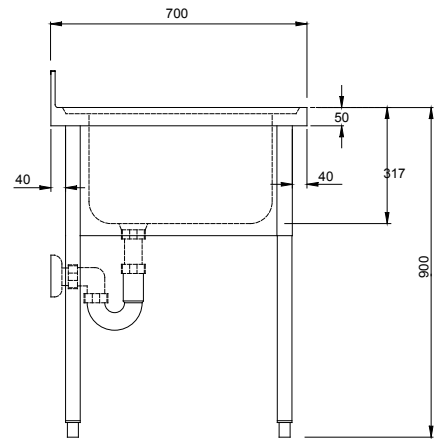

RANGE COMPOSITION

The range consists of 2 sinks on legs for undercounter dishwashers, 1800 mm in length and with double bowl. Sink units are ideal for washing and cleaning. These models are ideal to be placed in conjunction with the undercounter dishwasher.

132714

1800 mm

SINKS ON LEGS FOR DISHWASHERS **ZANUSSI** PROFESSIONAL

FUNCTIONAL AND CONSTRUCTION FEATURES

- ◆ The 50 mm high worktop in 304 AISI stainless steel, 10/10 in thickness, incorporates a layer of 18 mm sound deadening material, has upturned edges to protect the kitchen worker.
- ◆ Sink bowl in 304 AISI stainless steel, supplied as standard with an overflow pipe and a drain hole.
- ◆ Rear splashback with 8 mm rounded corner, 100 mm in height and 13 mm deep.
- ◆ Accessories available on request: tap unit, false bowl bottom, single or double syphons.
- ◆ All models comply with the more strict international standards as far as hygiene and cleanability are concerned.

TECHNICAL DATA		
CHARACTERISTICS	MODELS	
	LR2SP 132368	LR2DP 132369
External dimensions - mm		
width	1800	1800
depth	700	700
height	1000	1000
Worktop thickness - mm	50	50
Upstand dimensions - mm		
height	100	100
depth	13	13
radius	R=8	R=8
Bowls - n.	2	2
Bowl dimensions (wxdxh) - mm	500x500xH300	500x500xH300
Net weight - kg.	80	80
Left hand drainer	●	
Right hand drainer		●